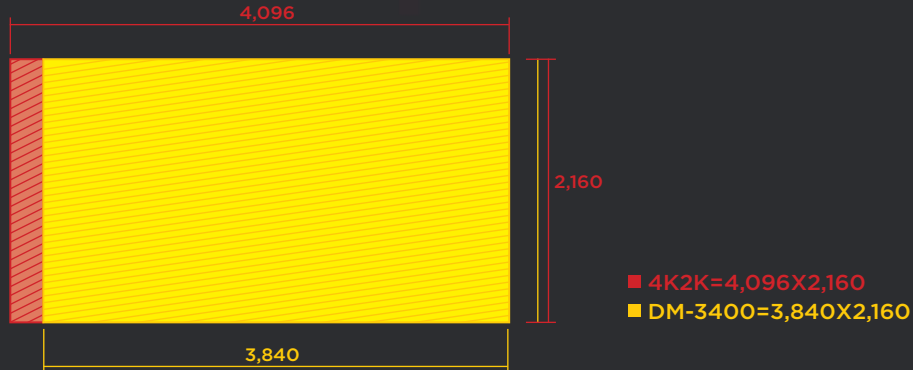

Specifications			
Display		Display resolution	3840×2160 (1920×1080×4ch)
		Brightness	500cd/m ²
		Contrast	1200:1
Input		HD-SDI	ITU-R BT.1769 HD-SDI:8ch(Dual Link supported)
		DVI	DVI-D 4ch
Interface	Color space	Bit depth	
HD-SDI single link	YPbPr	10bit	1920x1080 59.94i 60i (up-converted to 3840x2160)
Four HDSI single links	YPbPr	10bit	1920x1080(3840x2160) 23.98p/sF 24p/sF 29.97p 30p 50i 59.94i 60i 2048x1080(4096x2160) 24p/sF 23.98p/sF
Four HDSI dual links	RGB	10bit	1920x1080(3840x2160) 23.98p/sF 24p/sF 29.97p 30p 50i 59.94i 60i
	YPbpr	10bit	1920x1080(3840x2160) 50p 59.94p 60p 2048x1080(4096x2160) 24p/sF 23.98p/sF
Four DVI	RGB	8bit	1920x1080(3840x2160) 59.94p/60p
Two dual DVI	RGB	8bit	1920x1080(3840x2160) 59.94p/60p
Other			
		AES/EBU audio	Output×3 (HD-SDI embedded audio output)
General specifications			
		Supply voltage	AC100~200V
		Power consumption	Approx.550W
		Operating temperature range	10~35°C
		Operating humidity range	30~80%RH (non-condensing)
		Dimensions	1,320(W)×780(H)×240(D)mm (including support parts for wall display)
		Weight	Approx.60kg

Display modes

1. UP Conversion Mode 1920x1080 image is displayed with up-converted to 3840x2160
2. HD Full Resolution Quad View Mode Synchronized four HD images.
3. 4Kx2K Display Modes
 - There are four 4KX2K display modes are available.

1 SIDE CROPPED (Dot by dot)

2 FAR RIGHT CROPPED (Dot by dot)

3 FAR LEFT CROPPED (Dot by dot)

4 SCALING (Crop top and bottom to keep same aspect as 4,096X2,160)

Heightened Realism, a Compelling Sense of Dimension

The arrival of an LCD monitor which uses the power of 4K2K video with ease.

Ultra High Resolution LCD Panel

The DM-3400 employs an ultra high resolution(3840X2160) LCD panel, four times that of HDTV (1920X1080). 829 million pixels are displayed condensed on to a 56-inch screen, and without the screen-door effect common to fixed pixel displays, images with a fluid texture and high resolution are displayed.